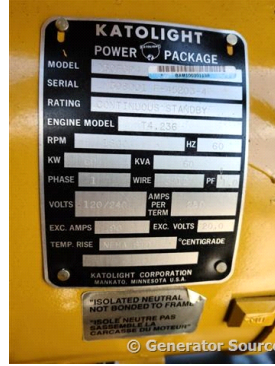

GENERATOR SOURCE

SALES · RENTALS · SERVICE

Katolight - 60 kW - UNAVAILABLE

Generator Set Specs

Unit#: 089286
Capacity: 60 kW
Manufacturer: Katolight
Enclosure Type: Sound Attenuated Enclosure
Voltage: 120/240 V
Amps: 250 AMPS
Hertz: 60 Hz
Circuit Breaker Amps: 250
Phase: Single-Phase
Location: Jacksonville, FL
of Leads: 4
Model #: D60FGR4
Serial #: LM308001 F-45203-4
Generator Weight LBS: 3500
Generator Dimensions: 118" L x 60" W x 90" H

Engine Specs

Make: PERKINS
Year: 2000
Hours: 1200
Fuel Tank Capacity (Gallons): 250
Fuel Tank Type: Double Wall Base
Model #: T4.236
Serial #: LJ35009 U795785C

Price: Call us at 800-853-2073 for a quote