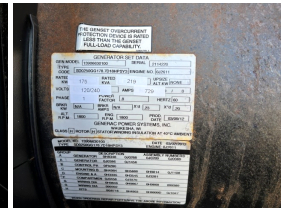

### Generator Set Specs

**Unit#:** 089284  
**Capacity:** 175 kW  
**Manufacturer:** Generac  
**Enclosure Type:** Sound Attenuated Enclosure  
**Voltage:** 120/240 V  
**Amps:** 729 AMPS  
**Hertz:** 60 Hz  
**Circuit Breaker Amps:** 800  
**Phase:** Single-Phase  
**Location:** Brighton, CO  
**# of Leads:** 12  
**Model #:** 13906630100  
**Serial #:** 2114220  
**Generator Weight LBS:** 10000  
**Generator Dimensions:** 180 x 54 x 99

### Engine Specs

**Make:** FTP  
**Year:** 2012  
**Hours:** 377  
**Fuel:** Diesel  
**Fuel Tank Capacity (Gallons):** Approx. 430  
**Fuel Tank Type:** Double Wall Base  
**Model #:** F2CE9685A  
**Serial #:** E002-021935