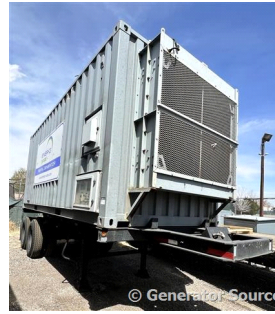

GENERATOR SOURCE

SALES · RENTALS · SERVICE

Mitsubishi - 600 kW - JUST ARRIVED

Generator Set Specs

Unit#: 089103
Capacity: 600 kW
Manufacturer: Mitsubishi
Enclosure Type: Sound Attenuated Enclosure Mounted on Trailer
Voltage: 120/208 V
Hertz: 60 Hz
Circuit Breaker Amps: 200
Phase: Three-Phase
Location: Brighton, Colorado
of Leads: 12
Generator Weight LBS: 65000

Engine Specs

Make: Mitsubishi
Year: 2013
Hours: 9315
Fuel: Diesel
Fuel Tank Type: Double Wall Base
Model #: S6R-Y2PTAW-1
Serial #: 67022

© Generator Source

Price: Call us at 800-853-2073 for a quote

© Generator Source