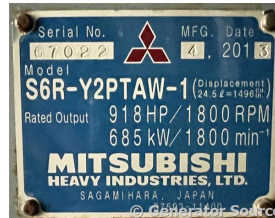

© Generator Source

Generator Source thoroughly tests all of our products!

The pricing displayed on our website is subject to change based on deinstallation costs, installation