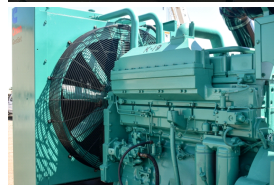

GENERATOR SOURCE

SALES · RENTALS · SERVICE

Cummins - 500 kW - READY TO SHIP

Generator Set Specs

Unit#: 089066
Capacity: 500 kW
Manufacturer: Cummins
Enclosure Type: Weatherproof Enclosure
Voltage: 277/480 V
Amps: 752 AMPS
Hertz: 60 Hz
Phase: Three-Phase
Location: Brighton, CO
of Leads: 12
Generator Weight LBS: 15000

Engine Specs

Make: Cummins
Year: 1992
Hours: 475
Fuel: Diesel
Fuel Tank Capacity (Gallons): 400
Fuel Tank Type: Double Wall Base
Model #: KTTA19G2
Serial #: 37143683

Price: Call us at 800-853-2073 for a quote