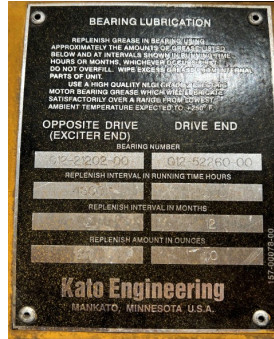

GENERATOR SOURCE

SALES · RENTALS · SERVICE

Caterpillar - 800 kW - UNAVAILABLE

Generator Set Specs

Unit#: 088923
Capacity: 800 kW
Manufacturer: Caterpillar
Enclosure Type: Open
Voltage: 13800 V
Amps: 418 AMPS
Hertz: 60 Hz
Phase: Three-Phase
Location: Brighton, CO
of Leads: 6
Model #: A255340004
Serial #: 13830-01
Generator Weight LBS: 30000

Engine Specs

Make: Caterpillar
Year: 1999
Hours: 9987
Fuel Tank Type: Double Wall
Model #: 3516-SITA
Serial #: 4EK02656

Price: Call us at 800-853-2073 for a quote

Generator Source thoroughly tests all of our products!