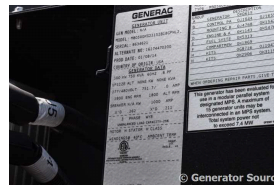

GENERATOR SOURCE

SALES · RENTALS · SERVICE

Generac - 500 kW - JUST ARRIVED

Generator Set Specs

Unit#: 088715
Capacity: 500 kW
Manufacturer: Generac
Enclosure Type: Open
Voltage: 277/480 V
Amps: 751.7 AMPS
Hertz: 60 Hz
Circuit Breaker Amps: 800
Phase: Three-Phase
Location: Brighton, CO
of Leads: 12
Model #:
MB0500KG22152B18GPNL2
Serial #: 8634621
Generator Weight LBS: 18000

Engine Specs

Make: Perkins
Year: 2014
Hours: 5
Fuel Tank Capacity (Gallons): 1026
Model #: 2506C-E15TAG3
Serial #: MGDF5333U19082X

Price: Call us at 800-853-2073 for a quote

Generator Source thoroughly tests all of our products!