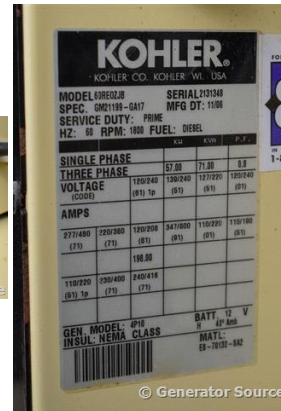

GENERATOR SOURCE

SALES · RENTALS · SERVICE

Kohler - 57 kW - UNAVAILABLE

Generator Set Specs

Unit#: 088556
Capacity: 57 kW
Manufacturer: Kohler
Enclosure Type: Sound Attenuated Enclosure Mounted on Trailer
Voltage: ROTARY SWITCH V
Amps: 198 AMPS
Hertz: 60 Hz
Circuit Breaker Amps: 250
Location: Brighton, CO
# of Leads: 12
Model #: 60REOZJB GM21199-GA17
Serial #: 2131348
Generator Weight LBS: 7000

Engine Specs

Make: John Deere
Year: 2006
Hours: 1743
Fuel: Diesel
Fuel Tank Capacity (Gallons): 200
Fuel Tank Type: Double Wall Base
Model #: 4045TF270
Serial #: PE4045T626123

Price: Call us at 800-853-2073 for a quote

Generator Source thoroughly tests all of our products!

The pricing displayed on our website is subject to change based on deinstallation costs, installation requirements, rigging/disposal, and any other situational variables, but we do try to keep it as up to date as possible.