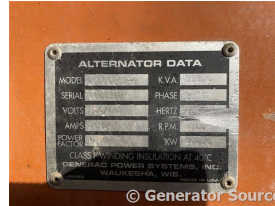

GENERATOR SOURCE

SALES · RENTALS · SERVICE

Generac - 250 kW - JUST ARRIVED

Generator Set Specs

Unit#: FL-89597
Manufacturer: Generac
Capacity: 250 kW
Rating: Standby
Voltage: 867.4 Amps @
 120/208 V (60 Hz, Three-Phase)
of Leads: 12
Model#: 20A00852S
Serial#: 2055398

Engine Specs

Mfr: Generac
Year: 2000
Hours: 500
Fuel: Diesel
Model#: A5399
Serial#:
 6D24296694

Description: Generac 250 kW Diesel Generator Model #: 20A00852-S Serial #: 2055398 Year 2000, 500 Hours, 120/208 Volt, 3 Phase, Weatherproof Enclosure

Additional Features: Weatherproof Enclosure, Auto Start/Stop, Safety Shut Down, 24 Volt Alternator, Dry Air Cleaner, 100/800 Amp Circuit Breaker, Muffler, Tank Block Heater, Standard Generator Panel, Digital Engine Panel, Engine Mount Radiator, 192 Gallon Fuel Tank.

Overall Dimensions: 137" L x 54" W x 108" H
 Overall Weight: 0 lbs.

Price: Call us at 800-853-2073 for a quote

Generator Source thoroughly tests all of our products!

The pricing displayed on our website is subject to change based on deinstallation costs, installation requirements, rigging/disposal, and any other situational variables, but we do try to keep it as up to date as possible.