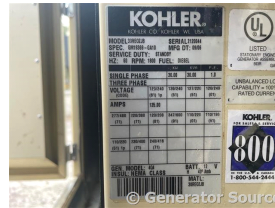

GENERATOR SOURCE

SALES · RENTALS · SERVICE

Kohler - 30 kW - JUST ARRIVED

Generator Set Specs

Unit#: FL-89522
Manufacturer: Kohler
Capacity: 30 kW
Rating: Standby
Voltage: 125 Amps @ 120/240 V (60 Hz, Single-Phase)
of Leads:
Model#: 30REOZJB
Serial#: 2120044

Engine Specs

Mfr: Kohler
Year: 2006
Hours: 750
Fuel: Diesel
Model#: 3029TF270
Serial#:
 PE3029T591334

Description: Kohler 30 kW Diesel Generator Model #: 30REOZJB Serial #: 2120044 Year 2006, 740 Hours, 120/240 Volt, Single Phase, Sound Attenuated Enclosure

Additional Features: Sound Attenuated Enclosure, Auto Start/Stop, Safety Shut Down, 12 Volt Alternator, Dry Air Cleaner, 125 Amp Circuit Breaker, Engine-Mounted Muffler, Tank Block Heater, Digital Generator Panel, Digital Engine Panel, Engine Mount Radiator, 245 Gallon Fuel Tank.

Overall Dimensions: 132" L x 45" W x 79" H
 Overall Weight: 4,000 lbs.

Price: Call us at 800-853-2073 for a quote

Generator Source thoroughly tests all of our products!

The pricing displayed on our website is subject to change based on deinstallation costs, installation requirements, rigging/disposal, and any other situational variables, but we do try to keep it as up to date as possible.