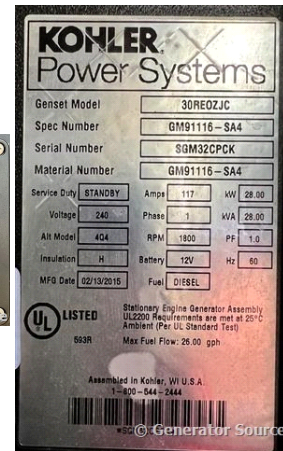

Generator Dimensions: 90 1/2 x 41 x 86
Overall Weight: 6,000 lbs.