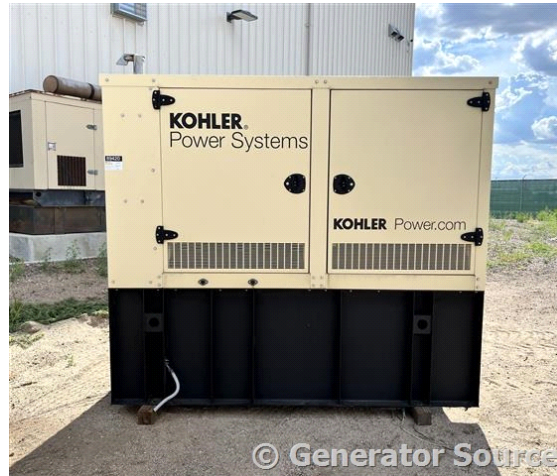

GENERATOR SOURCE

SALES · RENTALS · SERVICE

Kohler - 25 kW - JUST ARRIVED

Generator Set Specs

Unit#: 89420
Manufacturer: Kohler
Capacity: 25 kW
Rating: Standby
Voltage: 117 Amps @ 120/240 V (60 Hz, Single-Phase)
of Leads: 4 Lead
Model#: 30REOZJC
Serial#: SGM32CPCK

Engine Specs

Mfr: Kohler
Year: 2015
Hours: 486
Fuel: Diesel
Model#: 4024TF281
Serial#: PE4024R144627

Description: Kohler 25 kW Diesel Generator Model #: 30REOZJC Serial #: SGM32CPCK Year 2015, 486 Hours, 120/240 Volt, Single Phase, Sound Attenuated Enclosure

Additional Features: Sound Attenuated Enclosure, Auto Start/Stop, Safety Shut Down, 12V Volt Alternator, Dry Pack Air Cleaner, 125 Amp Circuit Breaker, Muffler, Tank Block Heater, Digital Generator Panel, Digital Engine Panel, Engine Mount Radiator, approx. 190 Gallon Fuel Tank.