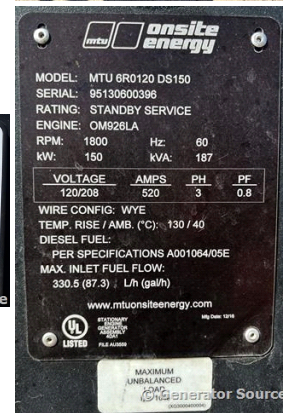

GENERATOR SOURCE

SALES · RENTALS · SERVICE

MTU - 150 kW - JUST ARRIVED

Generator Set Specs

Unit#: 89415
Manufacturer: MTU
Capacity: 150 kW
Rating: Standby
Voltage: 520 Amps @ 120/208 V (60 Hz, Three-Phase)
of Leads: 12 Lead
Model#: 6R0120DS150
Serial#: 95130600396

Engine Specs

Mfr: MTU
Year: 2016
Hours: 878
Fuel: Diesel
Model#: DM296LA.TS/3
Serial#: 926.986-C-1125569

Description: MTU 150 kW Diesel Generator Model #: 6R0120DS150 Serial #: 95130600936 Year 2015, 878 Hours, 120/208 Volt, 3 Phase, Open Skid Mounted

Additional Features: Auto Start/Stop, Safety Shut Down, 12V Volt Alternator, Dry Pack Air Cleaner, 600 & 250 Amp Circuit Breaker, Muffler, Tank Block Heater, Digital Generator Panel, Digital Engine Panel, Engine Mount Radiator.