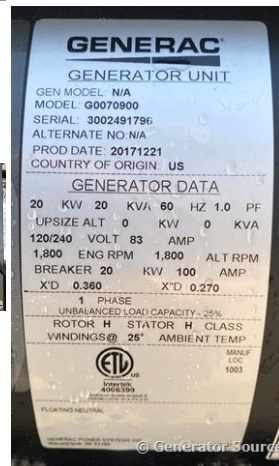

GENERATOR SOURCE

SALES · RENTALS · SERVICE

Generac - 20 kW - JUST ARRIVED

Generator Set Specs

Unit#: 89400
Manufacturer: Generac
Capacity: 20 kW
Rating: Standby
Voltage: 83 Amps @ 120/240 V
 (60 Hz, Single-Phase)
of Leads: 4 Lead
Model#: G0070900
Serial#: 3002491796

Engine Specs

Mfr: Generac
Year: 2017
Hours: 47
Fuel: Diesel
Model#: S4Q
Serial#: 114829

Description: Generac 20 kW Diesel Generator Model #: G0070900 Serial# 3002491796 Year 2017, Hours, 120/240 Volt, Single Phase, Sound Attenuated Enclosure with Belly Tank

Additional Features: Sound Attenuated Enclosure, Auto Start/Stop, Safety Shut Down, 12V Volt Alternator, Dry Pack Air Cleaner, 100 Amp Circuit Breaker, Muffler, Tank Block Heater, Digital Generator Panel, Digital Engine Panel, Engine Mount Radiator, 92 Gallon Double Wall Base Fuel Tank.

Generator Dimensions: 102 x 40 1/2 x 96 1/2
 Overall Weight: 2,000 lbs.

Price: Call us at 800-853-2073 for a quote

Generator Source thoroughly tests all of our products!

The pricing displayed on our website is subject to change based on deinstallation costs, installation requirements, rigging/disposal, and any other situational variables, but we do try to keep it as up to date as possible.