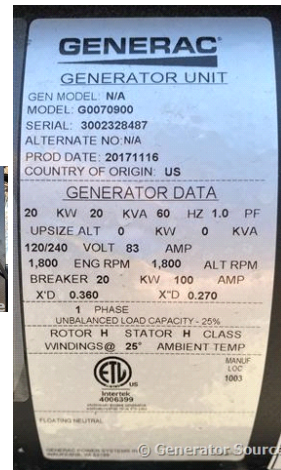

GENERATOR SOURCE

SALES · RENTALS · SERVICE

Generac - 20 kW - JUST ARRIVED

Generator Set Specs

Unit#: 89412
Manufacturer: Generac
Capacity: 20 kW
Rating: Standby
Voltage: 83 Amps @ 120/240 V
 (60 Hz, Single-Phase)
of Leads: 4 Lead
Model#: G0070900
Serial#: 3002328487

Engine Specs

Mfr: Generac
Year: 2017
Hours: 44
Fuel: Diesel
Model#: J4Q
Serial#: 111174

Description: Generac 20 kW Diesel Generator Model #: G0070900 Serial# 3002328487 Year 2017, 44 Hours, 120/240 Volt, Single Phase, Sound Attenuated Enclosure with Belly Tank

Generator Dimensions: 102 x 40 1/2 x 96 1/2
 Overall Weight: 2,000 lbs.

Price: Call us at 800-853-2073 for a quote

Generator Source thoroughly tests all of our products!

The pricing displayed on our website is subject to change based on deinstallation costs, installation requirements, rigging/disposal, and any other situational variables, but we do try to keep it as up to date as possible.