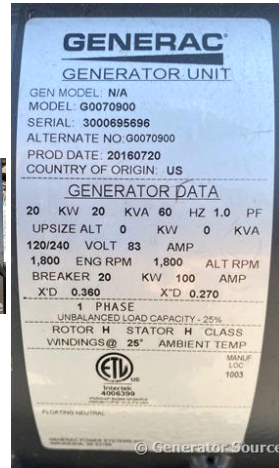

GENERATOR SOURCE

SALES · RENTALS · SERVICE

Generac - 20 kW - JUST ARRIVED

Generator Set Specs

Unit#: 89410
Manufacturer: Generac
Capacity: 20 kW
Rating: Standby
Voltage: 83 Amps @ 120/240 V
 (60 Hz, Single-Phase)
of Leads: 4 Lead
Model#: G0070900
Serial#: 3000695696

Engine Specs

Mfr: Generac
Year: 2016
Hours: 32
Fuel: Diesel
Model#: S4Q
Serial#: 139710

Description: Generac 20 kW Diesel Generator Model #: G0070900 Serial# 3000695696 Year 2016, 32 Hours, 120/240 Volt, Single Phase, Sound Attenuated Enclosure with Belly Tank

Generator Dimensions: 102 x 40 1/2 x 96 1/2
 Overall Weight: 2,000 lbs.

Price: Call us at 800-853-2073 for a quote

Generator Source thoroughly tests all of our products!

The pricing displayed on our website is subject to change based on deinstallation costs, installation requirements, rigging/disposal, and any other situational variables, but we do try to keep it as up to date as possible.