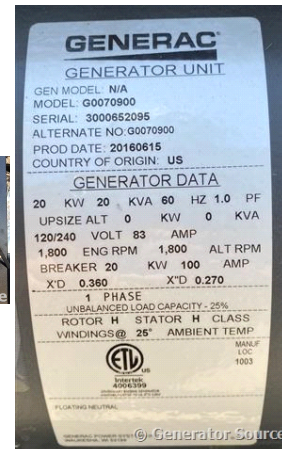

GENERATOR SOURCE

SALES · RENTALS · SERVICE

Generac - 20 kW - JUST ARRIVED

Generator Set Specs

Unit#: 89411
Manufacturer: Generac
Capacity: 20 kW
Rating: Standby
Voltage: @ 120/240 V (60 Hz, Single-Phase)
of Leads:
Model#: G0070900
Serial#: 3000652095

Engine Specs

Mfr: Generac
Year: 2016
Hours: 100
Fuel: Diesel
Model#: SQ4
Serial#: 144813

Description: Generac 20 kW Diesel Generator Model #: G0070900 Serial# 3000652095 Year 2016, 100 Hours, 120/240 Volt, Single Phase, Sound Attenuated Enclosure with Belly Tank

Additional Features: Sound Attenuated Enclosure.

Generator Dimensions: 102 x 40 1/2 x 96 1/2
Overall Weight: 2,000 lbs.

Price: Call us at 800-853-2073 for a quote

Generator Source thoroughly tests all of our products!