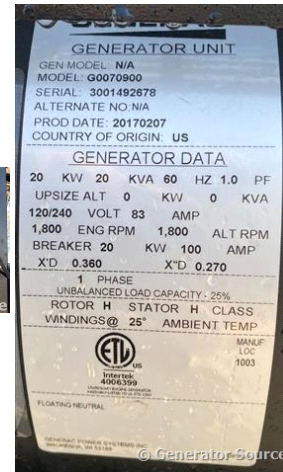

GENERATOR SOURCE

SALES · RENTALS · SERVICE

Generac - 20 kW - JUST ARRIVED

Generator Set Specs

Unit#: 89402
Manufacturer: Generac
Capacity: 20 kW
Rating: Standby
Voltage: 83 Amps @ 120/240 V
 (60 Hz, Single-Phase)
of Leads: 4 Lead
Model#: G0070900
Serial#: 3001492678

Engine Specs

Mfr: Generac
Year: 2017
Hours: 104
Fuel: Diesel
Model#: S4Q
Serial#: 121003

Description: Generac 20 kW Diesel Generator Model #: G0070900 Serial# 3001492678 Year 2017, 104 Hours, 120/240 Volt, Single Phase, Sound Attenuated Enclosure with Belly Tank

Generator Dimensions: 102 x 40 1/2 x 96 1/2
 Overall Weight: 2,000 lbs.

Price: Call us at 800-853-2073 for a quote

Generator Source thoroughly tests all of our products!

The pricing displayed on our website is subject to change based on deinstallation costs, installation requirements, rigging/disposal, and any other situational variables, but we do try to keep it as up to date as possible.