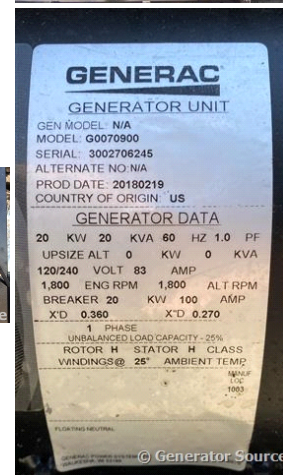

GENERATOR SOURCE

SALES · RENTALS · SERVICE

Generac - 20 kW - JUST ARRIVED

Generator Set Specs

Unit#: 89413
Manufacturer: Generac
Capacity: 20 kW
Rating: Standby
Voltage: 83 Amps @ 120/240 V
 (60 Hz, Single-Phase)
of Leads: 4 Lead
Model#: G0070900
Serial#: 3002706245

Engine Specs

Mfr: Generac
Year: 2018
Hours: 147
Fuel: Diesel
Model#: S4Q
Serial#: 111321

Description: Generac 20 kW Diesel Generator Model #: G0070900 Serial# 3002706245 Year 2018, 147 Hours, 120/240 Volt, Single Phase, Sound Attenuated Enclosure with Belly Tank

Additional Features: Sound Attenuated Enclosure, Auto Start/Stop, Safety Shut Down, 12V Volt Alternator, Dry Pack Air Cleaner, 100 Amp Circuit Breaker, Muffler, Tank Block Heater, Digital Generator Panel, Digital Engine Panel, Engine Mount Radiator, 92 Gallon Double Wall Base Fuel Tank.

Generator Dimensions: 102 x 40 1/2 x 96 1/2
 Overall Weight: 2,000 lbs.

Price: Call us at 800-853-2073 for a quote

Generator Source thoroughly tests all of our products!

The pricing displayed on our website is subject to change based on deinstallation costs, installation requirements, rigging/disposal, and any other situational variables, but we do try to keep it as up to date as possible.