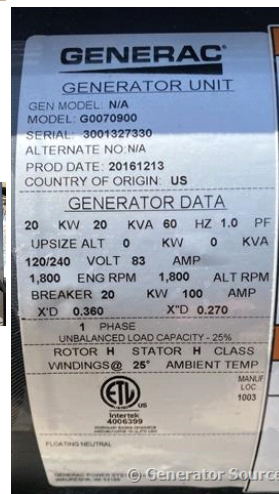

GENERATOR SOURCE

SALES · RENTALS · SERVICE

Generac - 20 kW - JUST ARRIVED

Generator Set Specs

Unit#: 89409
Manufacturer: Generac
Capacity: 20 kW
Rating: Standby
Voltage: 83 Amps @ 120/240 V
 (60 Hz, Single-Phase)
of Leads: 4 Lead
Model#: G0070900
Serial#: 3001327330

Engine Specs

Mfr: Generac
Year: 2016
Hours: 175
Fuel: Diesel
Model#: S4Q
Serial#: 111096

Description: Generac 20 kW Diesel Generator Model #: G0070900 Serial# 3001327330 Year 2017, 175 Hours, 120/240 Volt, Single Phase, Sound Attenuated Enclosure with Belly Tank

Generator Dimensions: 102 x 40 1/2 x 96 1/2
 Overall Weight: 2,000 lbs.

Price: Call us at 800-853-2073 for a quote

Generator Source thoroughly tests all of our products!

The pricing displayed on our website is subject to change based on deinstallation costs, installation