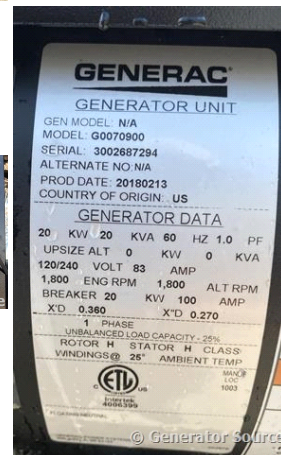

GENERATOR SOURCE

SALES · RENTALS · SERVICE

Generac - 20 kW - JUST ARRIVED

Generator Set Specs

Unit#: 89399
Manufacturer: Generac
Capacity: 20 kW
Rating:
Voltage: 83 Amps @ 120/240 V
 (60 Hz, Single-Phase)
of Leads: 4 Lead
Model#: G0070900
Serial#: 3002687294

Engine Specs

Mfr: Generac
Year: 2018
Hours: 108
Fuel: Diesel
Model#: S4Q
Serial#: 143416

Description: Generac 20 kW Diesel Generator Model #: G0070900 Serial# 3002687294 Year 2017, 108 Hours, 120/240 Volt, Single Phase, Sound Attenuated Enclosure with Belly Tank

Generator Dimensions: 102 x 40 1/2 x 96 1/2
 Overall Weight: 2,000 lbs.

Price: Call us at 800-853-2073 for a quote

Generator Source thoroughly tests all of our products!

The pricing displayed on our website is subject to change based on deinstallation costs, installation requirements, rigging/disposal, and any other situational variables, but we do try to keep it as up to date as possible.