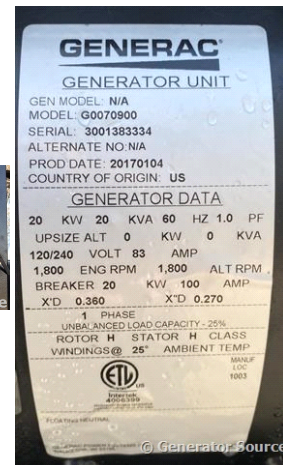

GENERATOR SOURCE

SALES · RENTALS · SERVICE

Generac - 20 kW - JUST ARRIVED

Generator Set Specs

Unit#: 89403
Manufacturer: Generac
Capacity: 20 kW
Rating: Standby
Voltage: 83 Amps @ 120/240 V
 (60 Hz, Single-Phase)
of Leads: 4 Lead
Model#: G0070900
Serial#: 3001383334

Engine Specs

Mfr: Generac
Year: 2017
Hours: 82
Fuel: Diesel
Model#: S4Q
Serial#: 111334

Description: Generac 20 kW Diesel Generator Model #: G0070900 Serial# 3001383334 Year 2017, 82 Hours, 120/240 Volt, Single Phase, Sound Attenuated Enclosure with Belly Tank

Additional Features: Sound Attenuated Enclosure, Auto Start/Stop, Safety Shut Down, 12V Volt Alternator, Dry Pack Air Cleaner, 100 Amp Circuit Breaker, Muffler, Tank Block Heater, Digital Generator Panel, Digital Engine Panel, Engine Mount Radiator, 92 Gallon Double Wall Base Fuel Tank.

Generator Dimensions: 102 x 40 1/2 x 96 1/2
 Overall Weight: 2,000 lbs.

Price: Call us at 800-853-2073 for a quote

Generator Source thoroughly tests all of our products!

The pricing displayed on our website is subject to change based on deinstallation costs, installation requirements, rigging/disposal, and any other situational variables, but we do try to keep it as up to date as possible.