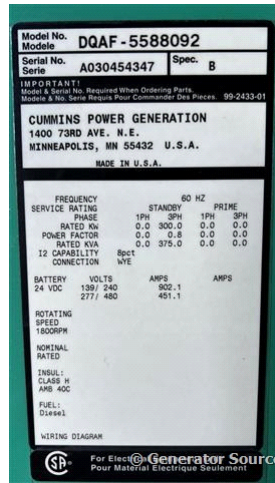

GENERATOR SOURCE

SALES · RENTALS · SERVICE

Cummins - 300 kW - JUST ARRIVED

Generator Set Specs

Unit#: 89365

Manufacturer: Cummins

Capacity: 300 kW

Rating: Standby

Voltage: 451.1 Amps @
277/480 V (60 Hz, Three-Phase)

of Leads: 12 Lead

Model#: DQAF5588092

Serial#: A030454347

Engine Specs

Mfr: Cummins

Year: 2003

Hours: 41

Fuel: Diesel

Model#: QSM11-G2

Serial#: 35074746

Description: Cummins 300 kW Diesel Generator Model #: DQAF5588092 Serial #: A030454347 Year 2003, 41 Hours, 277/480 Volt, 3 Phase, Sound Attenuated Enclosure

Generator Dimensions: 252 x 68 x 90 1/2

Overall Weight: 18,600 lbs.

Price: Call us at 800-853-2073 for a quote

Generator Source thoroughly tests all of our products!

The pricing displayed on our website is subject to change based on deinstallation costs, installation requirements, rigging/disposal, and any other situational variables, but we do try to keep it as up to date as possible.