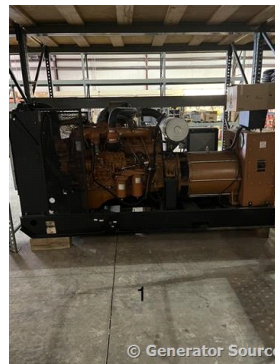

GENERATOR SOURCE

SALES · RENTALS · SERVICE

Generac - 200 kW - JUST ARRIVED

Generator Set Specs

Unit#: 89361

Manufacturer: Generac

Capacity: 200 kW

Rating: Standby

Voltage: 693.9 Amps @
120/208 V (60 Hz, Three-Phase)

of Leads: 12 Lead

Model#: 95AD2221-S

Serial#: 2020464

Engine Specs

Mfr: Generac

Year: 1995

Hours: 665

Fuel: Diesel

Model#: E130

Serial#: A11142

Description: Generac 200 kW Diesel Generator Model #: 95AD2221-S Serial# 2020464 Year 1995, 120/208 Volt, 3 Phase Open Skid Mounted

Additional Features: Auto Start/Stop, Safety Shut Down, 24v Volt Alternator, Dry Pack Air Cleaner, 800 Amp Circuit Breaker, Muffler, Tank Block Heater, Digital Generator Panel, Digital Engine Panel, Engine Mount Radiator.

Generator Dimensions: 116 3/8 x 41 1/4 x 59

Overall Weight: 6,000 lbs.

Price: Call us at 800-853-2073 for a quote

Generator Source thoroughly tests all of our products!

The pricing displayed on our website is subject to change based on deinstallation costs, installation requirements, rigging/disposal, and any other situational variables, but we do try to keep it as up to date as possible.