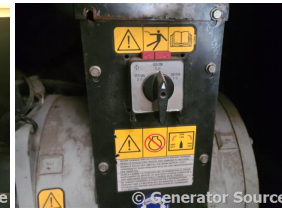

Fuel: Diesel

Model#:

Serial#:

© Generator Source

Description: Wacker 20 kW Portable Diesel Generator Model #: G25 Year 1998, 3500 Hours, Voltage Selector Switch, Enclosed on Trailer

Additional Features: Trailer-Mounted w/ Enclosure, Auto Start/Stop, Safety Shut Down, 12 Volt Alternator, Dry Air Cleaner, 70/70 Amp Circuit Breaker, Engine-Mounted Muffler, Digital Generator Panel, Digital Engine Panel, Engine Mount Radiator, 58 Gallon Fuel Tank.

© Generator Source

© Generator Source

© Generator Source

© Generator Source

Overall Dimensions: 133" L x 60" W x 69" H

Overall Weight: 4,000 lbs.

Price: Call us at 800-853-2073 for a quote

Generator Source thoroughly tests all of our products!