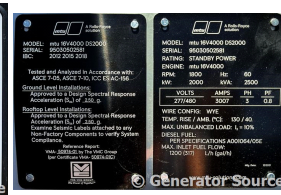

GENERATOR SOURCE

SALES · RENTALS · SERVICE

MTU - 2000 kW - JUST ARRIVED

Generator Set Specs

Unit#: 71405
Manufacturer: MTU
Capacity: 2000 kW
Rating:
Voltage: 3007 Amps @ 277/480 V (60 Hz, Three-Phase)
of Leads: 6 Lead
Model#: DS2000
Serial#: 95030502581

Engine Specs

Mfr: MTU
Year: 2021
Hours: 2
Fuel: Diesel
Model#: 16V400 G745
Serial#: 54820005893

Description: BRAND NEW MTU 2000 kW Diesel Generator Model #: DS2000 Serial# 95030502581 Year 2022, 2 Hours, 277/480 Volt, 3 Phase, Open Skid Mounted

Additional Features: Auto Start/Stop, Safety Shut Down, 12V Volt Alternator, Dry Pack Air Cleaner, 2500 & 1200 Amp Circuit Breaker, Muffler, Tank Block Heater, Digital Generator Panel, Digital Engine Panel.