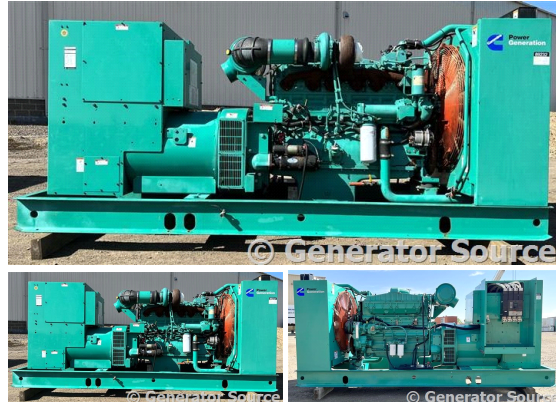

## Cummins - 400 kW - JUST ARRIVED

### Generator Set Specs

**Unit#:** 89232  
**Manufacturer:** Cummins  
**Capacity:** 400 kW  
**Rating:**  
**Voltage:** 601.4 Amps @  
 277/480 V (60 Hz, Three-Phase)  
**# of Leads:** 12  
**Model#:** 400DFCE2274  
**Serial#:** L010313005

### Engine Specs

**Mfr:** Cummins  
**Year:** 2001  
**Hours:** 298  
**Fuel:** Diesel  
**Model#:** NTA-855-G5  
**Serial#:** 30367889

**Description:** Cummins 400 kW Diesel Generator Model #: 400DFCE-2274 Serial #: L010313005 Year 2001, 298 Hours, 277/480 Volt, 3 Phase, Open Skid Mounted

**Additional Features:** Auto Start/Stop, Safety Shut Down, 24 Volt Alternator, Dry Pack Air Cleaner, 800 Amp Circuit Breaker, Digital Generator Panel, Digital Engine Panel, Engine Mount Radiator.

Model No.	400DFCE-2274		
Model			
Serial No.	L010313005	Spec.	F
Serial			
<b>IMPORTANT!</b> Model & Serial No. Required When Ordering Parts. Model & No. Serial Requir Pour Commander Des Pieces. 99-2433			
<b>CUMMINS POWER GENERATION</b> 1400 73RD AVE. N.E. MINNEAPOLIS, MN 55432 U.S.A. MADE IN U.S.A.			
FREQUENCY 60 HZ			
SERVICE RATING	STANDBY	PRIME	
PHASE	1PH	3PH	1PH
RATED KW	0.0	400.0	0.0
POWER FACTOR	0.0	0.8	0.0
RATED KVA	0.0	500.0	0.0
I2 CAPABILITY			
CONNECTION	WYE		
BATTERY VOLTS		AMPS	AMPS
24 VDC	110/ 190	1519.4	
	110/ 220	1312.2	
	115/ 200	1443.4	
ROTATING	115/ 230	1255.1	
SPEED	1500/ 208	1387.9	
1800RPM	120/ 240	1202.8	
	127/ 220	1312.2	
NOMINAL	135/ 240	1202.8	
RATED	220/ 380	758.7	
	250/ 400	721.7	
	240/ 416	684	
	255/ 440	656.1	
	266/ 460	627.6	
FUEL:	277/ 480	601.4	
Diesel			
WIRING DIAGRAM 0612-6658			
For Electrical Equipment Only Pour Material Electrique Seul			