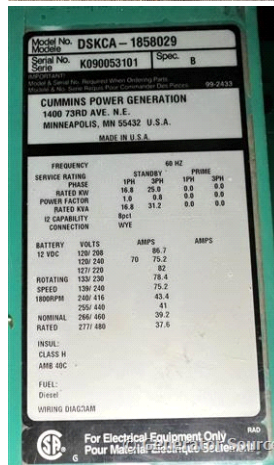

GENERATOR SOURCE

SALES · RENTALS · SERVICE

Cummins - 25 kW - JUST ARRIVED

Generator Set Specs

Unit#: 89181
Manufacturer: Cummins
Capacity: 25 kW
Rating:
Voltage: 86.7 Amps @ 120/208 V (60 Hz, Three-Phase)
of Leads: 12
Model#: DSKCA-1858029
Serial#: K090053101

Engine Specs

Mfr: Cummins
Year: 2009
Hours: 287
Fuel: Diesel
Model#: V3300-B6-ET01
Serial#: 9U0881

Description: Cummins 25 kW Diesel Generator Model# DSKCA-1858029 Serial# K09053101 Year 2009, 287 Hours, 120/208 Volt, 3 Phase, Weather Proof Enclosure with Belly Tank

Generator Dimensions: 67"L x 31"W x 78"H
 Overall Weight: 2,500 lbs.

Price: Call us at 800-853-2073 for a quote

Generator Source thoroughly tests all of our products!

The pricing displayed on our website is subject to change based on deinstallation costs, installation requirements, rigging/disposal, and any other situational variables, but we do try to keep it as up to date as possible.