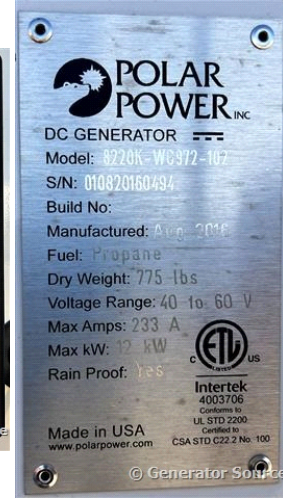

Generator Source thoroughly tests all of our products!

The pricing displayed on our website is subject to change based on deinstallation costs, installation requirements, rigging/disposal, and any other situational variables, but we do try to keep it as up to date as possible.

Copyright © Generator Source. All Rights Reserved. Caterpillar, Detroit, Cummins, Perkins, SDMO, and all other brand names are trademarks of their individual prospective companies.

sales@generatorsource.com - generatorsource.com
303-659-2073 - 1-800-853-2073