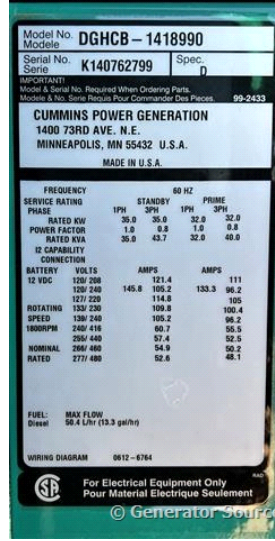

Generator Source thoroughly tests all of our products!

The pricing displayed on our website is subject to change based on deinstallation costs, installation requirements, rigging/disposal, and any other situational variables, but we do try to keep it as up to date as possible.

Copyright © Generator Source. All Rights Reserved. Caterpillar, Detroit, Cummins, Perkins, SDMO, and all other brand names are trademarks of their individual prospective companies.

sales@generatorsource.com - generatorsource.com
303-659-2073 - 1-800-853-2073