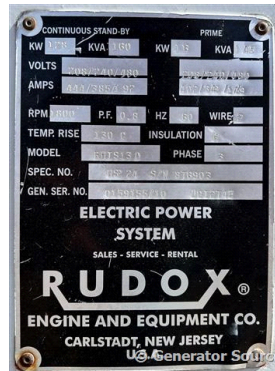

GENERATOR SOURCE

SALES · RENTALS · SERVICE

Hipower HTW - 128 kW - SOLD

Generator Set Specs

Unit#: 89108
Manufacturer: Hipower HTW
Capacity: 128 kW
Rating:
Voltage: 122 Amps @
VOLTAGE SELECTOR SWITCH
V (60 Hz, Voltage Selector
Switch)
# of Leads: 12
Model#: RHI5130
Serial#: 0159155/10

Engine Specs

Mfr: Hipower
Year: 2002
Hours: 6327
Fuel: Diesel
Model#: 8061125
Serial#:
2VEXL05.9GSI

Description: Hipower 128 kW Diesel Generator Model# RHI5130 Serial# 0159155/10 Year 2002, 6327 Hours, Voltage Selector Switch Weather Proof Enclosure

Additional Features: Weatherproof Enclosure, Auto Start/Stop, Safety Shut Down, 12 Volt Alternator, Dry Pack Air Cleaner, 600 Amp Circuit Breaker, Muffler, Tank Block Heater, Digital Generator Panel, Digital Engine Panel, Engine Mount Radiator, Approx 180 Gallon Fuel Tank.

Generator Dimensions: 118"L x 47"W x 70"H
Overall Weight: 3,000 lbs.

Price: Call us at 800-853-2073 for a quote

Generator Source thoroughly tests all of our products!

The pricing displayed on our website is subject to change based on deinstallation costs, installation requirements, rigging/disposal, and any other situational variables, but we do try to keep it as up to date as possible.

Copyright © Generator Source. All Rights Reserved. Caterpillar, Detroit, Cummins, Perkins, SDMO, and all other brand names are trademarks of their individual prospective companies.

sales@generatorsource.com - generatorsource.com
303-659-2073 - 1-800-853-2073

FORMERLY
Diesel
SERVICE & SUPPLY