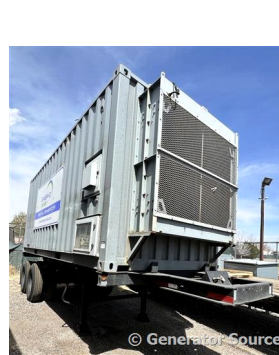

GENERATOR SOURCE

SALES · RENTALS · SERVICE

Mitsubishi - 600 kW - JUST ARRIVED

Generator Set Specs

Unit#: 89103
Manufacturer: Mitsubishi
Capacity: 600 kW
Rating:
Voltage: @ 120/208 V (60 Hz, Three-Phase)
of Leads: 12
Model#:
Serial#:

Engine Specs

Mfr: Mitsubishi
Year: 2013
Hours: 9315
Fuel: Diesel
Model#: S6R-Y2PTAW-1
Serial#: 67022

Description: Mitsubishi 600 kW Diesel Portable Generator Year 2013, 9315 Hours, 120/208 Volt, 3 Phase Sound Attenuated Enclosure on Trailer

Additional Features: Trailer-Mounted Sound Attenuated Enclosure, Auto Start/Stop, Safety Shut Down, 24 Volt Alternator, Dry Pack Air Cleaner, 200 Amp Circuit Breaker, Muffler, Tank Type Block Heater, Digital Generator Panel, Digital Engine Panel, Engine Mount Radiator.

Generator Dimensions: 284"L x 86"W x 154"H
 Overall Weight: 65,000 lbs.

Price: Call us at 800-853-2073 for a quote

Generator Source thoroughly tests all of our products!

The pricing displayed on our website is subject to change based on deinstallation costs, installation