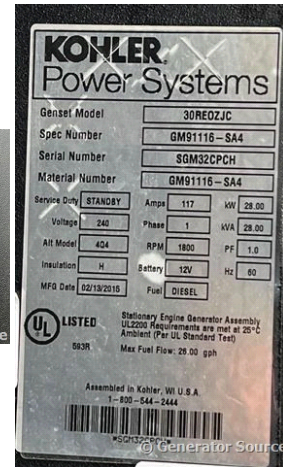

Generator Dimensions: 92"L x 41"W x 86"H
Overall Weight: 4,500 lbs.