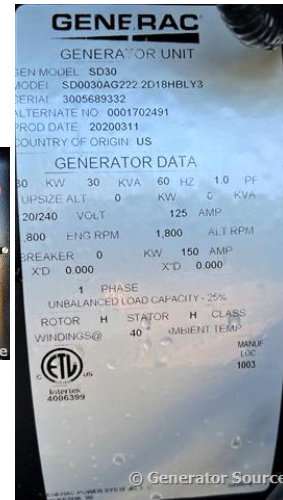

GENERATOR SOURCE

SALES · RENTALS · SERVICE

Generac - 30 kW - SOLD

Generator Set Specs

Unit#: 89027
Manufacturer: Generac
Capacity: 30 kW
Rating:
Voltage: 125 Amps @ 120/240 V (60 Hz, Single-Phase)
# of Leads: 6
Model#:
SD0030AG222.2D18HBL3
Serial#: 3005689332

Engine Specs

Mfr: Generac
Year: 2019
Hours: 16
Fuel: Diesel
Model#: 404D-22TA
Serial#: 950714E

Description: Generac 30 kW Diesel Generator Model# SD0030AG222.2B18HBL3 Serial# 3005689332 Year 2029, 16 Hours, 120/240 Volt, Single Phase, Sound Attenuated Enclosure

Additional Features: Sound Attenuated Enclosure, Auto Start/Stop, Safety Shut Down, 12 Volt Alternator, Dry Pack Air Cleaner, 150 Amp Circuit Breaker, Muffler, Tank Type Block Heater, Digital Generator Panel, Digital Engine Panel, Engine Mount Radiator, 190 Gallon Fuel Tank.

Generator Dimensions: 107"L x 37"W x 97"H
Overall Weight: 5,800 lbs.

Price: Call us at 800-853-2073 for a quote