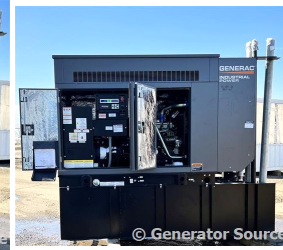

GENERATOR SOURCE

SALES · RENTALS · SERVICE

Generac - 30 kW - SOLD

Generator Set Specs

Unit#: 89027
Manufacturer: Generac
Capacity: 30 kW
Rating:
Voltage: 125 Amps @ 120/240 V (60 Hz, Single-Phase)
# of Leads: 6
Model#:
SD0030AG222.2D18HBL3
Serial#: 3005689332

Engine Specs

Mfr: Generac
Year: 2019
Hours: 16
Fuel: Diesel
Model#: 404D-22TA
Serial#: 950714E

Description: Generac 30 kW Diesel Generator Model# SD0030AG222.2B18HBL3 Serial# 3005689332 Year 2029, 16 Hours, 120/240 Volt, Single Phase, Sound Attenuated Enclosure

Additional Features: Sound Attenuated Enclosure, Auto Start/Stop, Safety Shut Down, 12 Volt Alternator, Dry Pack Air Cleaner, 150 Amp Circuit Breaker, Muffler, Tank Type Block Heater, Digital Generator Panel, Digital Engine Panel, Engine Mount Radiator, 190 Gallon Fuel Tank.

Generator Dimensions: 107"L x 37"W x 97"H
Overall Weight: 5,800 lbs.

Price: Call us at 800-853-2073 for a quote

Generator Source thoroughly tests all of our products!

The pricing displayed on our website is subject to change based on deinstallation costs, installation requirements, rigging/disposal, and any other situational variables, but we do try to keep it as up to date as possible.

Copyright © Generator Source. All Rights Reserved. Caterpillar, Detroit, Cummins, Perkins, SDMO, and all other brand names are trademarks of their individual prospective companies.

sales@generatorsource.com - generatorsource.com