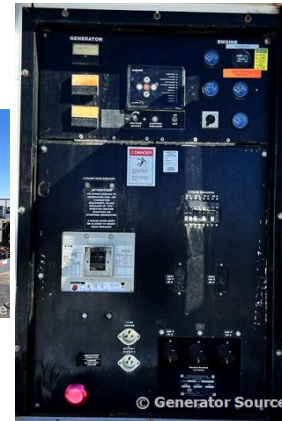

GENERATOR SOURCE

SALES · RENTALS · SERVICE

Cummins - 230 kW - JUST ARRIVED - SOLD

Generator Set Specs

Unit#: 88995

Manufacturer: Cummins

Capacity: 230 kW

Rating:

Voltage: 345.8 Amps @
ROTARY SWITCH V (60 Hz,
Voltage Selector Switch)

of Leads: 12

Model#: DT270C

Serial#: GTG-24559

Engine Specs

Mfr: Terex/Cummins

Year: 2005

Hours: 7241

Fuel: Diesel

Model#: QSL9-G2

Serial#: 46556936

Description: Terex/Cummins 230 kW Portable Diesel Generator Model #: DT270C Serial #: GTG-24559 Year 2005, 7241 Hours, Voltage Selector Switch, Sound Attenuated Enclosure on Trailer

Additional Features: Trailer-Mounted w/ Enclosure, Auto Start/Stop, 12 Volt Alternator, Dry Pack Air Cleaner, 900 Amp Circuit Breaker, Muffler, Tank Type Block Heater, Standard Generator Panel, Standard Engine Panel, Engine Mount Radiator, 400 Gallon Fuel Tank.