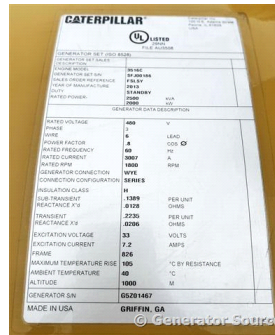

GENERATOR SOURCE

SALES · RENTALS · SERVICE

Caterpillar - 2000 KW - SOLD

Generator Set Specs

Unit#: 88962
Manufacturer: Caterpillar
Capacity: 2000 kW
Rating:
Voltage: 3007 Amps @ 277/480 V (60 Hz, Three-Phase)
of Leads: 6
Model#: SR4B-GD
Serial#: G5Z01467

Engine Specs

Mfr: Caterpillar
Year: 2013
Hours: 3
Fuel: Diesel
Model#: 3516C
Serial#: DD600183

Description: Caterpillar 2000 kW Surplus Unused Diesel Generator Model #: SR4B-GD Serial #: G5Z01467 Year 2013, 3 Hours, 277/480 Volt, 3 Phase, Open Skid Mounted

Generator Dimensions: 285"L x 94"W x 117"H
 Overall Weight: 45,000 lbs.

Price: Call us at 800-853-2073 for a quote

Generator Source thoroughly tests all of our products!

The pricing displayed on our website is subject to change based on deinstallation costs, installation requirements, rigging/disposal, and any other situational variables, but we do try to keep it as up to date as possible.