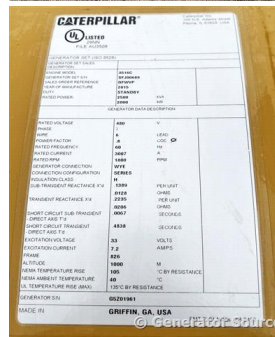

GENERATOR SOURCE

SALES · RENTALS · SERVICE

Caterpillar - 2000 KW - SOLD

Generator Set Specs

Unit#: 88963
Manufacturer: Caterpillar
Capacity: 2000 kW
Rating:
Voltage: 3007 Amps @ 277/480 V (60 Hz, Three-Phase)
of Leads: 6
Model#: SR4B-GD
Serial#: G5Z01961

Engine Specs

Mfr: Caterpillar
Year: 2015
Hours: 3
Fuel: Diesel
Model#: 3516C
Serial#: DD600689

Description: Caterpillar 2000 kW Surplus Unused Diesel Generator Model #: SR4B-GD Serial #: G5Z01961 Year 2015, 3 Hours, 277/480 Volt, 3 Phase, Open Skid Mounted

Generator Dimensions: 285"L x 94"W x 117"H
 Overall Weight: 45,000 lbs.

Price: Call us at 800-853-2073 for a quote

Generator Source thoroughly tests all of our products!

The pricing displayed on our website is subject to change based on deinstallation costs, installation requirements, rigging/disposal, and any other situational variables, but we do try to keep it as up to date as possible.