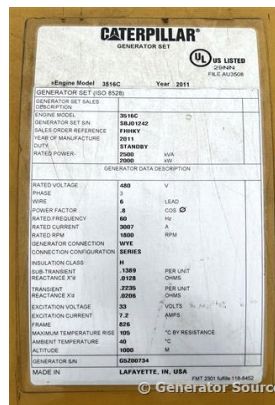

## Caterpillar - 2000 KW - SOLD

### Generator Set Specs

**Unit#:** 88964  
**Manufacturer:** Caterpillar  
**Capacity:** 2000 kW  
**Rating:**  
**Voltage:** 3007 Amps @ 277/480 V (60 Hz, Three-Phase)  
**# of Leads:** 6  
**Model#:** SR4B-GD  
**Serial#:** SBJ01242

### Engine Specs

**Mfr:** Caterpillar  
**Year:** 2011  
**Hours:** 10  
**Fuel:** Diesel  
**Model#:** 3516C  
**Serial#:** G5Z00734

**Description:** Caterpillar 2000 kW Surplus Unused Diesel Generator Model #: SR4B-GD Serial #: G5Z00734 Year 2011, 10 Hours, 277/480 Volt, 3 Phase, Open Skid Mounted

Generator Dimensions: 276"L x 94"W x 118"H  
 Overall Weight: 43,000 lbs.

**Price:** Call us at 800-853-2073 for a quote

**Generator Source thoroughly tests all of our products!**

The pricing displayed on our website is subject to change based on deinstallation costs, installation requirements, rigging/disposal, and any other situational variables, but we do try to keep it as up to date as possible.