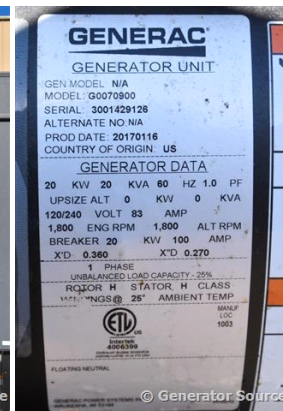

GENERATOR SOURCE

SALES · RENTALS · SERVICE

Generac - 20 kW - JUST ARRIVED

Generator Set Specs

Unit#: 88954
Manufacturer: Generac
Capacity: 20 kW
Rating:
Voltage: 83 Amps @ 120/240 V
 (60 Hz, Single-Phase)
of Leads: 4
Model#: G0070900
Serial#: 3001429126

Engine Specs

Mfr: Generac
Year: 2017
Hours: 187
Fuel: Diesel
Model#: 2.5L
Serial#:

Description: Generac 20 kW Diesel Generator Model #: G0070900 Serial #: 3001429126 Year 2017, 187 Hours, 120/240 Volt, Single Phase, Weatherproof Enclosure

Additional Features: Weatherproof Enclosure, Auto Start/Stop, Safety Shut Down, Dry Pack Air Cleaner, 100 Amp Circuit Breaker, Muffler, Digital Generator Panel, Digital Engine Panel, Engine Mount Radiator, 92 Gallon Double Wall Base Fuel Tank.

Generator Dimensions: 48"L x 36"W x 90"H
 Overall Weight: 3,500 lbs.

Price: Call us at 800-853-2073 for a quote

Generator Source thoroughly tests all of our products!

The pricing displayed on our website is subject to change based on deinstallation costs, installation requirements, rigging/disposal, and any other situational variables, but we do try to keep it as up to date as possible.