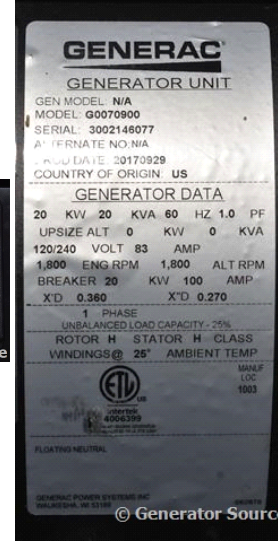

Generator Source thoroughly tests all of our products!

The pricing displayed on our website is subject to change based on deinstallation costs, installation requirements, rigging/disposal, and any other situational variables, but we do try to keep it as up to date as possible.

Copyright © Generator Source. All Rights Reserved. Caterpillar, Detroit, Cummins, Perkins, SDMO, and all other brand names are trademarks of their individual prospective companies.

sales@generatorsource.com - generatorsource.com
303-659-2073 - 1-800-853-2073