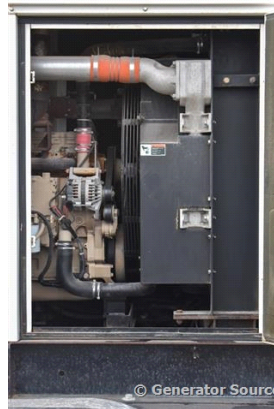

### Engine Specs

**Mfr:** Multiquip

**Year:** 2010

**Hours:** 5397

**Fuel:** Diesel

**Model#:** QSL9-G3

**Serial#:** 73141669

**Description:** Multiquip 240 kW Portable Diesel Generator, Model #: DCA300SSCU, Serial #: 9100209, Year 2010, 5397 Hours, Multi-Tap, Sound Attenuated Enclosure on Trailer.

**Additional Features:** Trailer-Mounted Sound Attenuated Enclosure, Auto Start/Stop, Safety Shut Down, 24 Volt Alternator, Dry Pack Air Cleaner, 800 Amp Circuit Breaker, Muffler, Standard Generator Panel, Standard Engine Panel, Engine Mount Radiator, 129 Gallon Fuel Tank.