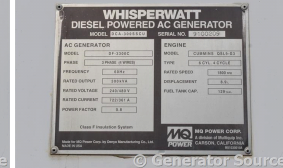

Price: Call us at 800-853-2073 for a quote

Generator Source thoroughly tests all of our products!

The pricing displayed on our website is subject to change based on deinstallation costs, installation requirements, rigging/disposal, and any other situational variables, but we do try to keep it as up to date as possible.

Copyright © Generator Source. All Rights Reserved. Caterpillar, Detroit, Cummins, Perkins, SDMO, and all other brand names are trademarks of their individual prospective companies.

sales@generatorsource.com - generatorsource.com
303-659-2073 - 1-800-853-2073

FORMERLY
Diesel
SERVICE & SUPPLY