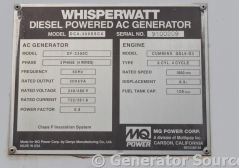

Price: Call us at 800-853-2073 for a quote

Generator Source thoroughly tests all of our products!

The pricing displayed on our website is subject to change based on deinstallation costs, installation requirements, rigging/disposal, and any other situational variables, but we do try to keep it as up to date as possible.

Copyright © Generator Source. All Rights Reserved. Caterpillar, Detroit, Cummins, Perkins, SDMO, and all other brand names are trademarks of their individual prospective companies.

sales@generatorsource.com - generatorsource.com
303-659-2073 - 1-800-853-2073

FORMERLY
Diesel
SERVICE & SUPPLY