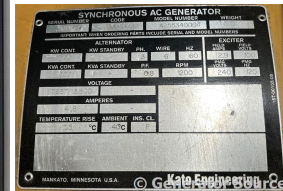

Description: Caterpillar 800 kW Natural Gas Generator Model #: A255340004 Serial #: 13830-01 Year 1999, 9987 Hours, 13,800 Volt, 3 Phase Open Skid Unit

Additional Features: Auto Start/Stop, Safety Shut Down, 24 Volt Alternator, Dry Pack Air Cleaner, Tank Type Block Heater, Digital Generator Panel, Analog and Digital Engine Panel, Engine Mount Radiator.