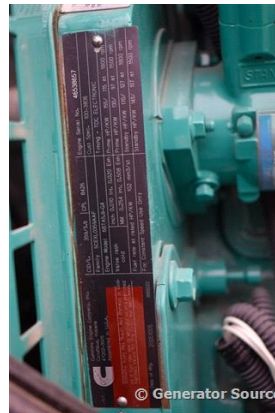

Generator Source thoroughly tests all of our products!

The pricing displayed on our website is subject to change based on deinstallation costs, installation requirements, rigging/disposal, and any other situational variables, but we do try to keep it as up to date as possible.