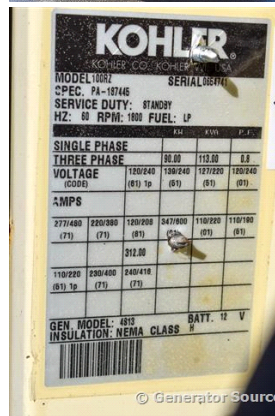

GENERATOR SOURCE

SALES · RENTALS · SERVICE

Kohler - 90 kW - SOLD

Generator Set Specs

Unit#: 88888
Manufacturer: Kohler
Capacity: 90 kW
Rating:
Voltage: 312 Amps @ 120/240 V (60 Hz, Three-Phase)
# of Leads: 12
Model#: 100RZ
Serial#: 0654741

Engine Specs

Mfr: Kohler
Year: 2000
Hours: 488
Fuel: Liquid Propane
Model#: LSG-8751-6005-A
Serial#: 20510-1-04-098

Description: Kohler 90 kW Liquid Propane Generator, Model #: 100RZ, Serial #: 0654741, Year 2000, 488 Hours, 120/240 Volt, 3 Phase, Weather Proof Enclosure

Additional Features: Weatherproof Enclosure, Auto Start/Stop, Safety Shut Down, 12 Volt Alternator, Dry Pack Air Cleaner, 225 Amp Circuit Breaker, Muffler, Tank Type Block Heater, Standard Generator Panel, Standard Engine Panel, Engine Mount Radiator.

Generator Dimensions: 91"L x 35"W x 63"H
Overall Weight: 3,500 lbs.

Price: Call us at 800-853-2073 for a quote

Generator Source thoroughly tests all of our products!

The pricing displayed on our website is subject to change based on deinstallation costs, installation requirements, rigging/disposal, and any other situational variables, but we do try to keep it as up to date as possible.