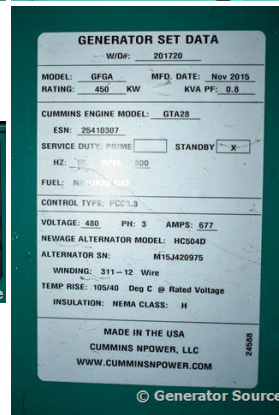

GENERATOR SOURCE

SALES · RENTALS · SERVICE

Cummins - 450 kW Nat Gas - JUST ARRIVED

Generator Set Specs

Unit#: 88881

Manufacturer: Cummins

Capacity: 450 kW

Rating:

Voltage: 677 Amps @ 277/480 V (60 Hz, Three-Phase)

of Leads: 12

Model#: GFGA

Serial#: M15J420975

Engine Specs

Mfr: Cummins

Year: 2015

Hours: 1

Fuel: Natural Gas

Model#: GTA28

Serial#: 25410307

Description: Cummins 450 kW Natural Gas Generator Model #: GFGA Serial #: M15J420975 Year 2015, 1 Hour, 277/480 V, 3 Phase Sound Attenuated Enclosure

Additional Features: Sound Attenuated Enclosure, Auto Start/Stop, Safety Shut Down, 24 Volt Alternator, Dry Pack Air Cleaner, 600 Amp Circuit Breaker, Muffler, Tank Type Block Heater, Digital Generator Panel, Digital Engine Panel, Engine Mount Radiator.

Generator Dimensions: 305"L x 90"W x 120"H
Overall Weight: 28,000 lbs.

Price: Call us at 800-853-2073 for a quote

Generator Source thoroughly tests all of our products!

The pricing displayed on our website is subject to change based on deinstallation costs, installation requirements, rigging/disposal, and any other situational variables, but we do try to keep it as up to date as possible.