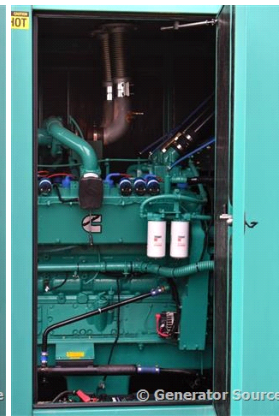

GENERATOR SOURCE

SALES · RENTALS · SERVICE

Cummins - 450 kW Nat Gas - JUST ARRIVED

Generator Set Specs

Unit#: 88881

Manufacturer: Cummins

Capacity: 450 kW

Rating:

Voltage: 677 Amps @ 277/480 V (60 Hz, Three-Phase)

of Leads: 12

Model#: GFGA

Serial#: M15J420975

Engine Specs

Mfr: Cummins

Year: 2015

Hours: 1

Fuel: Natural Gas

Model#: GTA28

Serial#: 25410307

Description: Cummins 450 kW Natural Gas Generator Model #: GFGA Serial #: M15J420975 Year 2015, 1 Hour, 277/480 V, 3 Phase Sound Attenuated Enclosure

Additional Features: Sound Attenuated Enclosure, Auto Start/Stop, Safety Shut Down, 24 Volt Alternator, Dry Pack Air Cleaner, 600 Amp Circuit Breaker, Muffler, Tank Type Block Heater, Digital Generator Panel, Digital Engine Panel, Engine Mount Radiator.