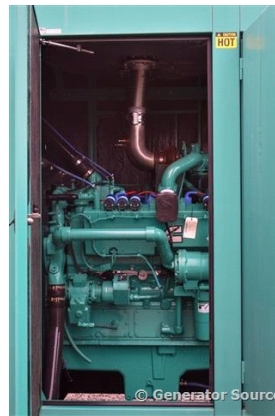

GENERATOR SOURCE

SALES · RENTALS · SERVICE

Cummins - 450 kW Nat Gas - JUST ARRIVED

Generator Set Specs

Unit#: 88881

Manufacturer: Cummins

Capacity: 450 kW

Rating:

Voltage: 677 Amps @ 277/480 V (60 Hz, Three-Phase)

of Leads: 12

Model#: GFGA

Serial#: M15J420975

Engine Specs

Mfr: Cummins

Year: 2015

Hours: 1

Fuel: Natural Gas

Model#: GTA28

Serial#: 25410307

Description: Cummins 450 kW Natural Gas Generator Model #: GFGA Serial #: M15J420975 Year 2015, 1 Hour, 277/480 V, 3 Phase Sound Attenuated Enclosure

Additional Features: Sound Attenuated Enclosure, Auto Start/Stop, Safety Shut Down, 24 Volt Alternator, Dry Pack Air Cleaner, 600 Amp Circuit Breaker, Muffler, Tank Type Block Heater, Digital Generator Panel, Digital Engine Panel, Engine Mount Radiator.