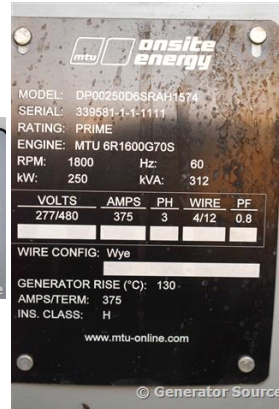

GENERATOR SOURCE

SALES · RENTALS · SERVICE

MTU - 250 kW - JUST ARRIVED - SALE PENDING

Generator Set Specs

Unit#: 88861

Manufacturer: MTU

Capacity: 250 kW

Rating:

Voltage: 375 Amps @ 120/208 V (60 Hz, Three-Phase)

# of Leads: 12

Model#:

DP00250D65SRAH1574

Serial#: 339581-1-1-1111

Engine Specs

Mfr: Kohler

Year: 2011

Hours: 3550

Fuel: Diesel

Model#:

6R1600G70S

Serial#:

16301001572

Description: MTU 250 kW Diesel Generator Model #: DP00250D65SRAH1574 Serial #: 339581-1-1-1111 Year 2011, 3549 Hours, 120/208 Volt, 3 Phase, Sound Attenuated Enclosure

Additional Features: Sound Attenuated Enclosure, Auto Start/Stop, Safety Shut Down, 24 Volt Alternator, Dry Pack Air Cleaner, 450 Amp Circuit Breaker, Muffler, Tank Type Block Heater, Digital Generator Panel, Digital Engine Panel, Engine Mount Radiator, 525 Gallon Fuel Tank.

Generator Dimensions: 192"L x 76"W x 133"H

Overall Weight: 14,500 lbs.

Price: Call us at 800-853-2073 for a quote

Generator Source thoroughly tests all of our products!

The pricing displayed on our website is subject to change based on deinstallation costs, installation requirements, rigging/disposal, and any other situational variables, but we do try to keep it as up to date as possible.