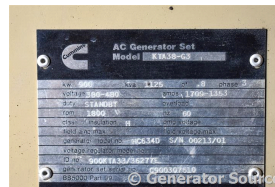

GENERATOR SOURCE

SALES · RENTALS · SERVICE

Cummins - 900 kW

Generator Set Specs

Unit#: 88857

Manufacturer: Cummins

Capacity: 900 kW

Rating:

Voltage: 1709-1353 Amps @
277/480 V (60 Hz, Three-Phase)

of Leads: 6

Model#: HC634D

Serial#: 00213/01

Engine Specs

Mfr: Cummins

Year: 1990

Hours: 227

Fuel: Diesel

Model#: KTA-38G3

Serial#: 33117299

Description: Cummins 900 kW Diesel Generator Model #: HC634D Serial #: 00213/01 Year 1990, 227 Hours, 277/480 Volt, 3 Phase, Weather Proof Enclosure

Additional Features: Weatherproof Enclosure, Auto Start/Stop, Safety Shut Down, 24 Volt Alternator, Dry Pack Air Cleaner, 2000 Amp Circuit Breaker, Muffler, Tank Type Block Heater, Standard Generator Panel, Standard Engine Panel, Engine Mount Radiator.

Generator Dimensions: 262"L x 102"W x 133"H

Overall Weight: 31,500 lbs.

Price: Call us at 800-853-2073 for a quote

Generator Source thoroughly tests all of our products!

The pricing displayed on our website is subject to change based on deinstallation costs, installation requirements, rigging/disposal, and any other situational variables, but we do try to keep it as up to date as possible.