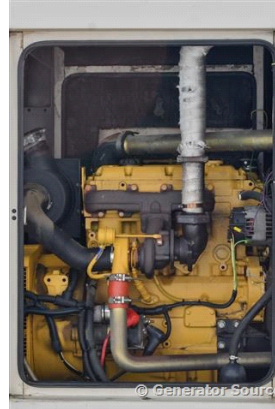

GENERATOR SOURCE

SALES · RENTALS · SERVICE

Caterpillar - 100 kW - JUST ARRIVED

Generator Set Specs

Unit#: 88835
Manufacturer: Caterpillar
Capacity: 100 kW
Rating:
Voltage: 347 Amps @ MULTI-TAP V (60 Hz)
of Leads: 12
Model#: XQ100-4
Serial#: CAT00C44JXYC00391

Engine Specs

Mfr: Caterpillar
Year: 2006
Hours: 5079
Fuel: Diesel
Model#: 3054C
Serial#: E4M01367

Description: Caterpillar 100 kW Diesel Generator Model: XQ100-4 Serial# CAT00C44JXYC00391 Year 2006, 5079 Hours, Multi-Tap Voltage Weather Proof Enclosure

Additional Features: Weatherproof Enclosure, Auto Start/Stop, Safety Shut Down, 12 Volt Alternator, Dry Pack Air Cleaner, 250 and 400 Amp Circuit Breaker, Muffler, Tank Type Block Heater, Standard Generator Panel, Standard Engine Panel, Engine Mount Radiator.

Generator Dimensions: 125"L x 45"W x 83"H
Overall Weight: 0 lbs.

Price: Call us at 800-853-2073 for a quote

Generator Source thoroughly tests all of our products!

The pricing displayed on our website is subject to change based on deinstallation costs, installation requirements, rigging/disposal, and any other situational variables, but we do try to keep it as up to date as possible.