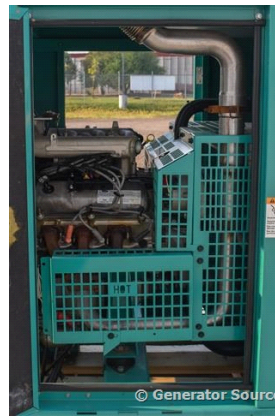

GENERATOR SOURCE

SALES · RENTALS · SERVICE

Cummins - 47 kW - JUST ARRIVED

Generator Set Specs

Unit#: 88821

Manufacturer: Cummins

Capacity: 47 kW

Rating:

Voltage: 141.3 Amps @
120/240 V (60 Hz, Single-Phase)

# of Leads: 12

Model#: GGFE5694332

Serial#: J040707797

Engine Specs

Mfr: Cummins

Year: 2004

Hours: 682

Fuel: Liquid Propane

Model#: ESG642

Serial#: 04UK30261

Description: Cummins 47 kW Liquid Propane Vapor Generator Model #: GGFE-5694332 Serial #: J040707797 Year 2004, 682 Hours, 120/240 Volt, Single Phase, Sound Attenuated Enclosure

Additional Features: Sound Attenuated Enclosure, Auto Start/Stop, Safety Shut Down, 12 Volt Alternator, Dry Pack Air Cleaner, 225 Amp Circuit Breaker, Muffler, Tank Type Block Heater, Digital Generator Panel, Digital Engine Panel, Engine Mount Radiator.

Generator Dimensions: 102"L x 41"W x 77"H

Overall Weight: 4,500 lbs.

Price: Call us at 800-853-2073 for a quote

Generator Source thoroughly tests all of our products!

The pricing displayed on our website is subject to change based on deinstallation costs, installation requirements, rigging/disposal, and any other situational variables, but we do try to keep it as up to date as possible.

Copyright © Generator Source. All Rights Reserved. Caterpillar, Detroit, Cummins, Perkins, SDMO, and all other brand names are trademarks of their individual prospective companies.

sales@generatorsource.com - generatorsource.com
303-659-2073 - 1-800-853-2073

FORMERLY
Diesel
SERVICE & SUPPLY