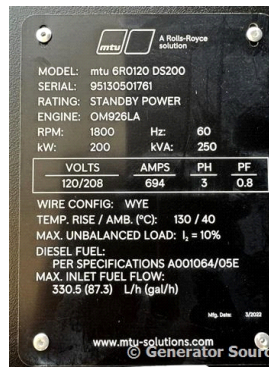

Voltage: @ 120/208 V (60 Hz, Three-Phase)

of Leads:

Model#: DS200

Serial#:

Engine Specs

Mfr: MTU

Year: 2021

Hours: 0

Fuel: Diesel

Model#:

Serial#:

Description: BRAND NEW MTU 200 kW Diesel Generator Model #: DS200 Year 2021, 120/208 Volt, 3 Phase

Additional Features:

Overall Weight: 7,000 lbs.

Price: Call us at 800-853-2073 for a quote