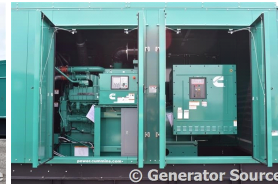

Copyright © Generator Source. All Rights Reserved. Caterpillar, Detroit, Cummins, Perkins, SDMO, and all other brand names are trademarks of their individual prospective companies.

sales@generatorsource.com - generatorsource.com
303-659-2073 - 1-800-853-2073

FORMERLY
Diesel
SERVICE & SUPPLY