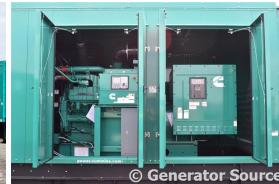

Copyright © Generator Source. All Rights Reserved. Caterpillar, Detroit, Cummins, Perkins, SDMO, and all other brand names are trademarks of their individual prospective companies.

sales@generatorsource.com - generatorsource.com
303-659-2073 - 1-800-853-2073

FORMERLY
Diesel
SERVICE & SUPPLY